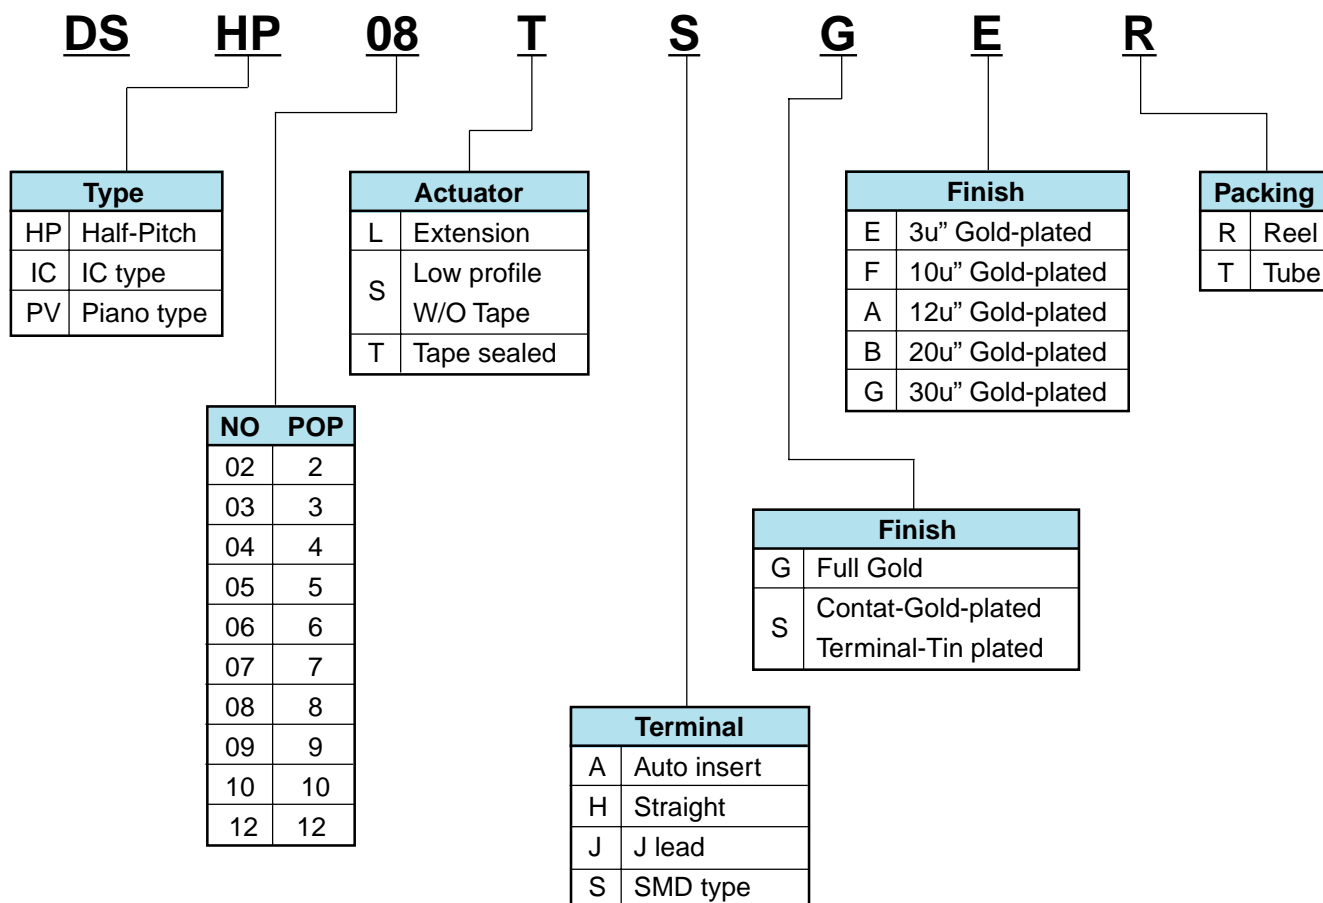

# DIP Switch

## Order Information

### Terminal Type:

"S" Terminal

"J" Terminal

"A" Terminal

"H" Terminal

"S" Terminal

"J" Terminal

"A" Terminal

"H" Terminal