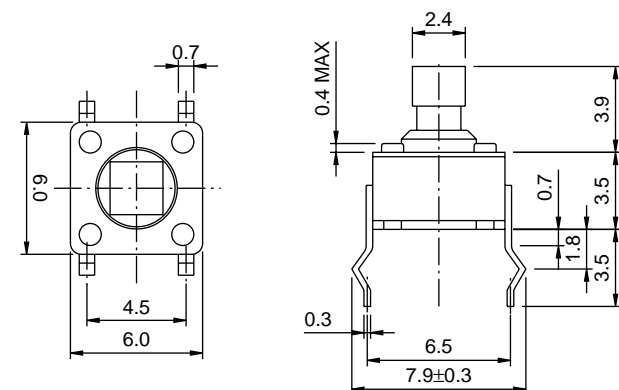

TS 6601H

unit: mm

Model No.	Knob (L)
TS 6601H	4.3mm
TS 6601HA	5.0mm
TS 6601HB	7.0mm
TS 6601HC	8.0mm
TS 6601HD	9.5mm
TS 6601HE	7.3mm
TS 6601HF	12.5mm
TS 6601HG	13.5mm

TS 6602

unit: mm

Model No.	Knob (L)
TS 6602HA	5.0mm
TS 6602HB	7.0mm
TS 6602HC	8.0mm
TS 6602HD	9.5mm
TS 6602HE	7.3mm
TS 6602HF	12.5mm
TS 6602HG	13.5mm

TS 6601T

unit: mm

TS 6601P

unit: mm

Model No.	Knob (L)
TS 6601P	4.3mm
TS 6601PA	5.0mm
TS 6601PB	7.0mm
TS 6601PC	8.0mm
TS 6601PD	9.5mm
TS 6601PE	7.3mm
TS 6601PF	12.5mm
TS 6601PG	13.5mm

TACT Switch Series

TS66 Series

TS 6601V

unit:mm

Model No.	Knob (L)
TS 6601V	3.15mm
TS 6601VA	3.85mm
TS 6601VB	5.85mm
TS 6601VC	6.85mm
TS 6601VD	8.35mm
TS 6601VE	6.15mm
TS 6601VF	11.35mm
TS 6601VG	12.35mm

TS 6601W

unit:mm