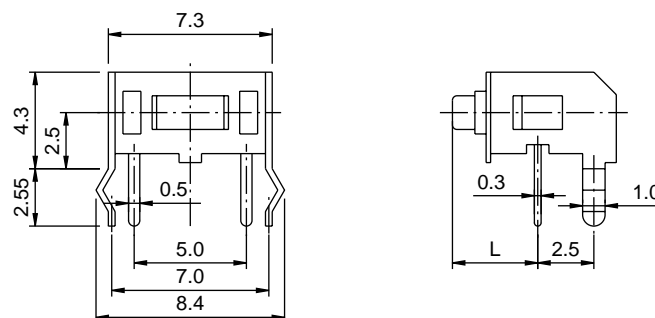

TS 6301U

unit:mm

Model No.	Knob (L)
TS 6301U	4.3mm
TS 6301UA	5.0mm

TS 6301V

unit:mm

Model No.	Knob (L)
TS 6301V	3.15mm
TS 6301VA	3.85mm

TACT Switch Series

TS66 Series

TS 6601H

unit: mm

Model No.	Knob (L)
TS 6601H	4.3mm
TS 6601HA	5.0mm
TS 6601HB	7.0mm
TS 6601HC	8.0mm
TS 6601HD	9.5mm
TS 6601HE	7.3mm
TS 6601HF	12.5mm
TS 6601HG	13.5mm

TS 6602

unit: mm

Model No.	Knob (L)
TS 6602HA	5.0mm
TS 6602HB	7.0mm
TS 6602HC	8.0mm
TS 6602HD	9.5mm
TS 6602HE	7.3mm
TS 6602HF	12.5mm
TS 6602HG	13.5mm

TS 6601T

unit: mm

TS 6601P

unit: mm

Model No.	Knob (L)
TS 6601P	4.3mm
TS 6601PA	5.0mm
TS 6601PB	7.0mm
TS 6601PC	8.0mm
TS 6601PD	9.5mm
TS 6601PE	7.3mm
TS 6601PF	12.5mm
TS 6601PG	13.5mm

TACT Switch Series

TS66 Series

TS 6601V

unit:mm

Model No.	Knob (L)
TS 6601V	3.15mm
TS 6601VA	3.85mm
TS 6601VB	5.85mm
TS 6601VC	6.85mm
TS 6601VD	8.35mm
TS 6601VE	6.15mm
TS 6601VF	11.35mm
TS 6601VG	12.35mm

TS 6601W

unit:mm