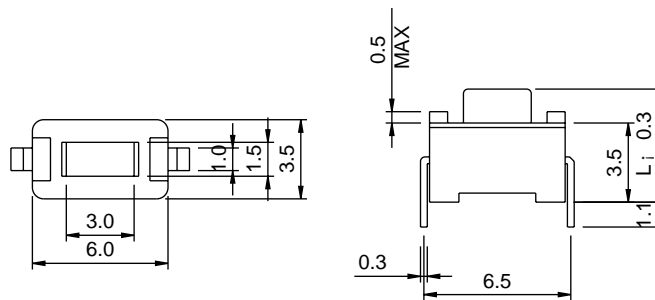

TACT Switch Series

TS63 Series

TS 6301H

unit:mm

Model No.	Knob (L)
TS 6301H	4.3mm
TS 6301HA	5.0mm

TS 6301R

unit:mm

Model No.	Knob (L)
TS 6301R	4.3mm
TS 6301RA	5.0mm

TS 6301U

unit:mm

Model No.	Knob (L)
TS 6301U	4.3mm
TS 6301UA	5.0mm

TS 6301V

unit:mm

Model No.	Knob (L)
TS 6301V	3.15mm
TS 6301VA	3.85mm

TACT Switch Series

TS66 Series

TS 6601H

unit: mm

Model No.	Knob (L)
TS 6601H	4.3mm
TS 6601HA	5.0mm
TS 6601HB	7.0mm
TS 6601HC	8.0mm
TS 6601HD	9.5mm
TS 6601HE	7.3mm
TS 6601HF	12.5mm
TS 6601HG	13.5mm

TS 6602

unit: mm

Model No.	Knob (L)
TS 6602HA	5.0mm
TS 6602HB	7.0mm
TS 6602HC	8.0mm
TS 6602HD	9.5mm
TS 6602HE	7.3mm
TS 6602HF	12.5mm
TS 6602HG	13.5mm

TS 6601V

unit:mm

Model No.	Knob (L)
TS 6601V	3.15mm
TS 6601VA	3.85mm
TS 6601VB	5.85mm
TS 6601VC	6.85mm
TS 6601VD	8.35mm
TS 6601VE	6.15mm
TS 6601VF	11.35mm
TS 6601VG	12.35mm

TS 6601W

unit:mm