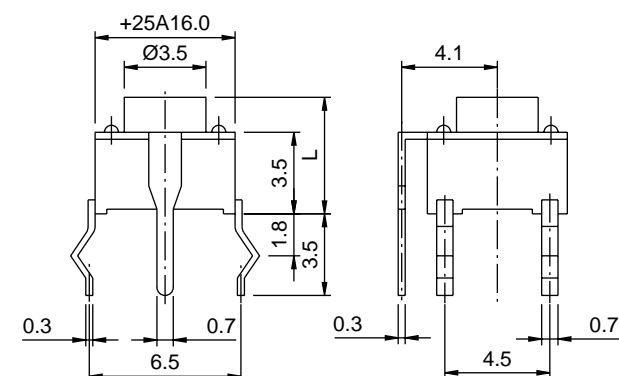

TS 6601H

unit: mm

Model No.	Knob (L)
TS 6601H	4.3mm
TS 6601HA	5.0mm
TS 6601HB	7.0mm
TS 6601HC	8.0mm
TS 6601HD	9.5mm
TS 6601HE	7.3mm
TS 6601HF	12.5mm
TS 6601HG	13.5mm

TS 6602

unit: mm

Model No.	Knob (L)
TS 6602HA	5.0mm
TS 6602HB	7.0mm
TS 6602HC	8.0mm
TS 6602HD	9.5mm
TS 6602HE	7.3mm
TS 6602HF	12.5mm
TS 6602HG	13.5mm

TS 6601T

unit: mm

TS 6601P

unit: mm

Model No.	Knob (L)
TS 6601P	4.3mm
TS 6601PA	5.0mm
TS 6601PB	7.0mm
TS 6601PC	8.0mm
TS 6601PD	9.5mm
TS 6601PE	7.3mm
TS 6601PF	12.5mm
TS 6601PG	13.5mm

TACT Switch Series

TS66 Series

TS 6601V

unit:mm

Model No.	Knob (L)
TS 6601V	3.15mm
TS 6601VA	3.85mm
TS 6601VB	5.85mm
TS 6601VC	6.85mm
TS 6601VD	8.35mm
TS 6601VE	6.15mm
TS 6601VF	11.35mm
TS 6601VG	12.35mm

TS 6601W

unit:mm