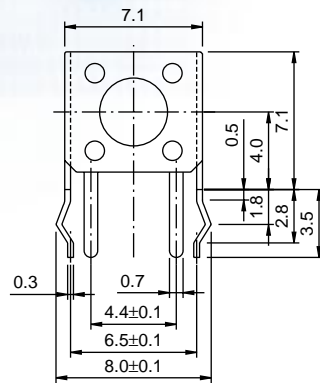

TS 6601H

unit: mm

Model No.	Knob (L)
TS 6601H	4.3mm
TS 6601HA	5.0mm
TS 6601HB	7.0mm
TS 6601HC	8.0mm
TS 6601HD	9.5mm
TS 6601HE	7.3mm
TS 6601HF	12.5mm
TS 6601HG	13.5mm

TS 6602

unit: mm

Model No.	Knob (L)
TS 6602HA	5.0mm
TS 6602HB	7.0mm
TS 6602HC	8.0mm
TS 6602HD	9.5mm
TS 6602HE	7.3mm
TS 6602HF	12.5mm
TS 6602HG	13.5mm

TS 6601T

unit: mm

TS 6601P

unit: mm

Model No.	Knob (L)
TS 6601P	4.3mm
TS 6601PA	5.0mm
TS 6601PB	7.0mm
TS 6601PC	8.0mm
TS 6601PD	9.5mm
TS 6601PE	7.3mm
TS 6601PF	12.5mm
TS 6601PG	13.5mm

TACT Switch Series

TS66 Series

TS 6601V

unit:mm

Model No.	Knob (L)
TS 6601V	3.15mm
TS 6601VA	3.85mm
TS 6601VB	5.85mm
TS 6601VC	6.85mm
TS 6601VD	8.35mm
TS 6601VE	6.15mm
TS 6601VF	11.35mm
TS 6601VG	12.35mm

TS 6601W

unit:mm