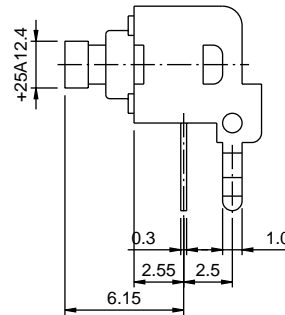

TS 6601H

unit: mm

Model No.	Knob (L)
TS 6601H	4.3mm
TS 6601HA	5.0mm
TS 6601HB	7.0mm
TS 6601HC	8.0mm
TS 6601HD	9.5mm
TS 6601HE	7.3mm
TS 6601HF	12.5mm
TS 6601HG	13.5mm

TS 6602

unit: mm

Model No.	Knob (L)
TS 6602HA	5.0mm
TS 6602HB	7.0mm
TS 6602HC	8.0mm
TS 6602HD	9.5mm
TS 6602HE	7.3mm
TS 6602HF	12.5mm
TS 6602HG	13.5mm

TS 6601T

unit: mm

TS 6601P

unit: mm

Model No.	Knob (L)
TS 6601P	4.3mm
TS 6601PA	5.0mm
TS 6601PB	7.0mm
TS 6601PC	8.0mm
TS 6601PD	9.5mm
TS 6601PE	7.3mm
TS 6601PF	12.5mm
TS 6601PG	13.5mm

TACT Switch Series

TS66 Series

TS 6601V

unit:mm

Model No.	Knob (L)
TS 6601V	3.15mm
TS 6601VA	3.85mm
TS 6601VB	5.85mm
TS 6601VC	6.85mm
TS 6601VD	8.35mm
TS 6601VE	6.15mm
TS 6601VF	11.35mm
TS 6601VG	12.35mm

TS 6601W

unit:mm