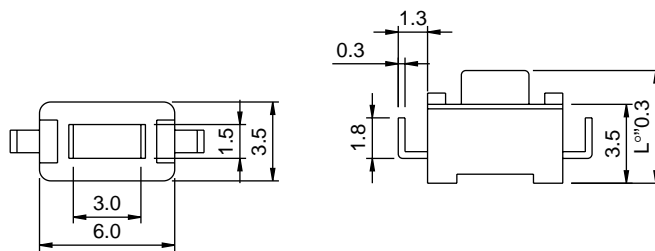

TACT Switch Series

TS63 Series

TS 6301H

unit:mm

Model No.	Knob (L)
TS 6301H	4.3mm
TS 6301HA	5.0mm

TS 6301R

unit:mm

Model No.	Knob (L)
TS 6301R	4.3mm
TS 6301RA	5.0mm

TS 6301U

unit:mm

Model No.	Knob (L)
TS 6301U	4.3mm
TS 6301UA	5.0mm

TS 6301V

unit:mm

Model No.	Knob (L)
TS 6301V	3.15mm
TS 6301VA	3.85mm

TACT Switch Series

TS66 Series

TS 6601H

unit: mm

Model No.	Knob (L)
TS 6601H	4.3mm
TS 6601HA	5.0mm
TS 6601HB	7.0mm
TS 6601HC	8.0mm
TS 6601HD	9.5mm
TS 6601HE	7.3mm
TS 6601HF	12.5mm
TS 6601HG	13.5mm

TS 6602

unit: mm

Model No.	Knob (L)
TS 6602HA	5.0mm
TS 6602HB	7.0mm
TS 6602HC	8.0mm
TS 6602HD	9.5mm
TS 6602HE	7.3mm
TS 6602HF	12.5mm
TS 6602HG	13.5mm

TS 6601V

unit:mm

Model No.	Knob (L)
TS 6601V	3.15mm
TS 6601VA	3.85mm
TS 6601VB	5.85mm
TS 6601VC	6.85mm
TS 6601VD	8.35mm
TS 6601VE	6.15mm
TS 6601VF	11.35mm
TS 6601VG	12.35mm

TS 6601W

unit:mm