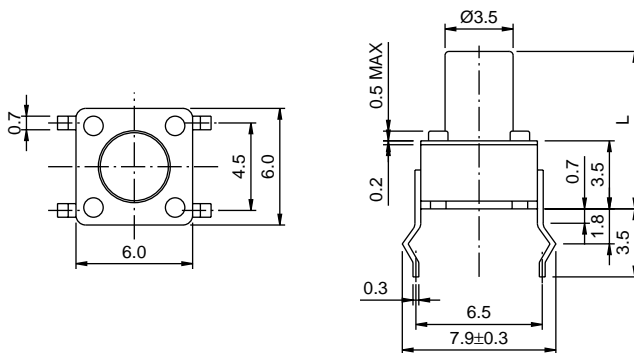

TS 6301U

unit:mm

Model No.	Knob (L)
TS 6301U	4.3mm
TS 6301UA	5.0mm

TS 6301V

unit:mm

Model No.	Knob (L)
TS 6301V	3.15mm
TS 6301VA	3.85mm

TACT Switch Series

TS66 Series

TS 6601H

unit: mm

Model No.	Knob (L)
TS 6601H	4.3mm
TS 6601HA	5.0mm
TS 6601HB	7.0mm
TS 6601HC	8.0mm
TS 6601HD	9.5mm
TS 6601HE	7.3mm
TS 6601HF	12.5mm
TS 6601HG	13.5mm

TS 6602

unit: mm

Model No.	Knob (L)
TS 6602HA	5.0mm
TS 6602HB	7.0mm
TS 6602HC	8.0mm
TS 6602HD	9.5mm
TS 6602HE	7.3mm
TS 6602HF	12.5mm
TS 6602HG	13.5mm

TS 6601V

unit:mm

Model No.	Knob (L)
TS 6601V	3.15mm
TS 6601VA	3.85mm
TS 6601VB	5.85mm
TS 6601VC	6.85mm
TS 6601VD	8.35mm
TS 6601VE	6.15mm
TS 6601VF	11.35mm
TS 6601VG	12.35mm

TS 6601W

unit:mm