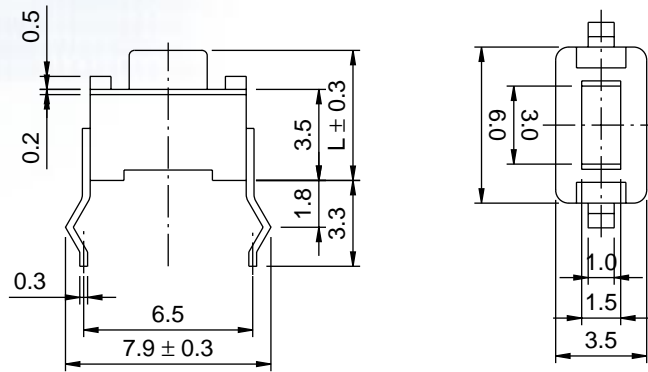

TACT Switch Series

TS63 Series

TS 6301H

unit:mm

Model No.	Knob (L)
TS 6301H	4.3mm
TS 6301HA	5.0mm

TS 6301R

unit:mm

Model No.	Knob (L)
TS 6301R	4.3mm
TS 6301RA	5.0mm

TS 6301U

unit:mm

Model No.	Knob (L)
TS 6301U	4.3mm
TS 6301UA	5.0mm

TS 6301V

unit:mm

Model No.	Knob (L)
TS 6301V	3.15mm
TS 6301VA	3.85mm

TACT Switch Series

TS66 Series

TS 6601H

unit: mm

Model No.	Knob (L)
TS 6601H	4.3mm
TS 6601HA	5.0mm
TS 6601HB	7.0mm
TS 6601HC	8.0mm
TS 6601HD	9.5mm
TS 6601HE	7.3mm
TS 6601HF	12.5mm
TS 6601HG	13.5mm

TS 6602

unit: mm

Model No.	Knob (L)
TS 6602HA	5.0mm
TS 6602HB	7.0mm
TS 6602HC	8.0mm
TS 6602HD	9.5mm
TS 6602HE	7.3mm
TS 6602HF	12.5mm
TS 6602HG	13.5mm

TS 6601V

unit:mm

Model No.	Knob (L)
TS 6601V	3.15mm
TS 6601VA	3.85mm
TS 6601VB	5.85mm
TS 6601VC	6.85mm
TS 6601VD	8.35mm
TS 6601VE	6.15mm
TS 6601VF	11.35mm
TS 6601VG	12.35mm

TS 6601W

unit:mm