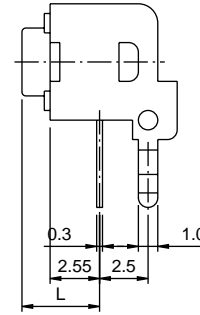

TS 6601H

unit: mm

Model No.	Knob (L)
TS 6601H	4.3mm
TS 6601HA	5.0mm
TS 6601HB	7.0mm
TS 6601HC	8.0mm
TS 6601HD	9.5mm
TS 6601HE	7.3mm
TS 6601HF	12.5mm
TS 6601HG	13.5mm

TS 6602

unit: mm

Model No.	Knob (L)
TS 6602HA	5.0mm
TS 6602HB	7.0mm
TS 6602HC	8.0mm
TS 6602HD	9.5mm
TS 6602HE	7.3mm
TS 6602HF	12.5mm
TS 6602HG	13.5mm

TS 6601T

unit: mm

TS 6601P

unit: mm

Model No.	Knob (L)
TS 6601P	4.3mm
TS 6601PA	5.0mm
TS 6601PB	7.0mm
TS 6601PC	8.0mm
TS 6601PD	9.5mm
TS 6601PE	7.3mm
TS 6601PF	12.5mm
TS 6601PG	13.5mm

TACT Switch Series

TS66 Series

TS 6601V

unit:mm

Model No.	Knob (L)
TS 6601V	3.15mm
TS 6601VA	3.85mm
TS 6601VB	5.85mm
TS 6601VC	6.85mm
TS 6601VD	8.35mm
TS 6601VE	6.15mm
TS 6601VF	11.35mm
TS 6601VG	12.35mm

TS 6601W

unit:mm