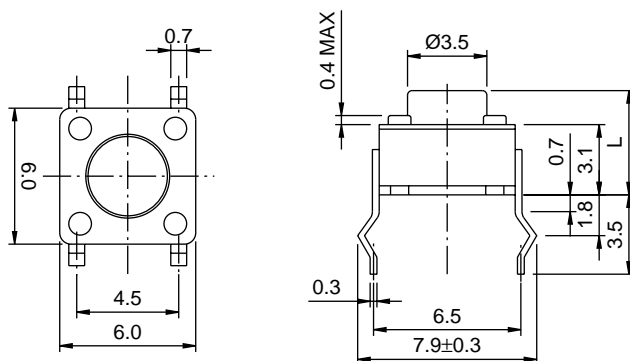

TS 6601H

unit: mm

Model No.	Knob (L)
TS 6601H	4.3mm
TS 6601HA	5.0mm
TS 6601HB	7.0mm
TS 6601HC	8.0mm
TS 6601HD	9.5mm
TS 6601HE	7.3mm
TS 6601HF	12.5mm
TS 6601HG	13.5mm

TS 6602

unit: mm

Model No.	Knob (L)
TS 6602HA	5.0mm
TS 6602HB	7.0mm
TS 6602HC	8.0mm
TS 6602HD	9.5mm
TS 6602HE	7.3mm
TS 6602HF	12.5mm
TS 6602HG	13.5mm

TS 6601T

unit: mm

TS 6601P

unit: mm

Model No.	Knob (L)
TS 6601P	4.3mm
TS 6601PA	5.0mm
TS 6601PB	7.0mm
TS 6601PC	8.0mm
TS 6601PD	9.5mm
TS 6601PE	7.3mm
TS 6601PF	12.5mm
TS 6601PG	13.5mm

TACT Switch Series

TS66 Series

TS 6601V

unit:mm

Model No.	Knob (L)
TS 6601V	3.15mm
TS 6601VA	3.85mm
TS 6601VB	5.85mm
TS 6601VC	6.85mm
TS 6601VD	8.35mm
TS 6601VE	6.15mm
TS 6601VF	11.35mm
TS 6601VG	12.35mm

TS 6601W

unit:mm