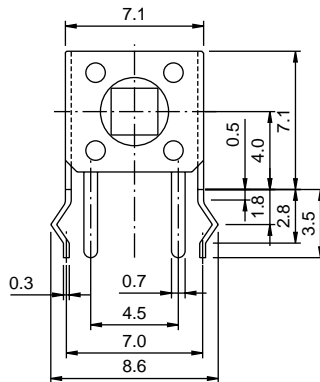

TS 6601H

unit: mm

Model No.	Knob (L)
TS 6601H	4.3mm
TS 6601HA	5.0mm
TS 6601HB	7.0mm
TS 6601HC	8.0mm
TS 6601HD	9.5mm
TS 6601HE	7.3mm
TS 6601HF	12.5mm
TS 6601HG	13.5mm

TS 6602

unit: mm

Model No.	Knob (L)
TS 6602HA	5.0mm
TS 6602HB	7.0mm
TS 6602HC	8.0mm
TS 6602HD	9.5mm
TS 6602HE	7.3mm
TS 6602HF	12.5mm
TS 6602HG	13.5mm

TS 6601T

unit: mm

TS 6601P

unit: mm

Model No.	Knob (L)
TS 6601P	4.3mm
TS 6601PA	5.0mm
TS 6601PB	7.0mm
TS 6601PC	8.0mm
TS 6601PD	9.5mm
TS 6601PE	7.3mm
TS 6601PF	12.5mm
TS 6601PG	13.5mm

TACT Switch Series

TS66 Series

TS 6601V

unit:mm

Model No.	Knob (L)
TS 6601V	3.15mm
TS 6601VA	3.85mm
TS 6601VB	5.85mm
TS 6601VC	6.85mm
TS 6601VD	8.35mm
TS 6601VE	6.15mm
TS 6601VF	11.35mm
TS 6601VG	12.35mm

TS 6601W

unit:mm